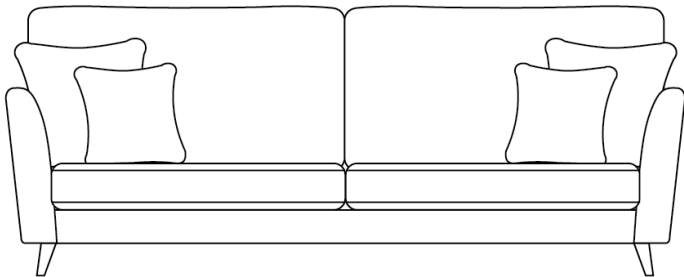

*Please Note: Dimensions are approximate. Please allow a tolerance of +/- 25mm on all products.

STOOL
H390 W960 D650

LARGE CORNER SOFA
H950 W2440 D1720

CORNER CHAISE
H950 W2410 D1570

THREE SEATER SOFA
H950 W1970 D890